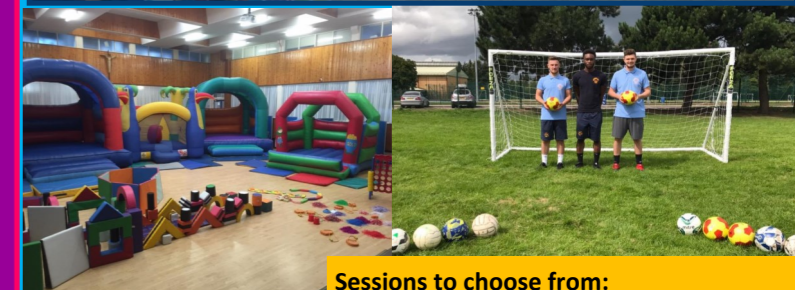

School's Out Club

Enjoyed Holiday Club? Why not try our Breakfast & After School Club....

At Schools Out Club we have been providing families with flexible, all year wrap around care for children aged 3-14 years for 16 yrs. We provide the services of early breakfast clubs, after school clubs, a later collection from clubs in school. We also offer childcare for inset days filled with fun and engaging activities. Our breakfast and after school clubs support all the local schools and nurseries with our 5 blue fun buses and offer fun play opportunities with our vast range of toys and resources to suit all ages.

We offer special activities daily including parties with special visitors from our favourite cartoon characters. We love baking mouth-watering food from scratch as well as getting creative with crafts & fun science experiments.

Sport is also a really popular activity at our clubs whether it's dodgeball or archery in the hall or playing football and rounders over on the green with our qualified sports coaches.

Schools we collect and drop off at:

Please see our website for the list of Schools we serve at our Allestree setting at St John's Methodist Church and our Kilburn setting at Kilburn Baptist Church.

<http://www.schoolsoutclub.com/our-settings.php>

Our Breakfast & After School Club settings:

Allestree Setting:
St Johns Methodist Church,
Allestree, Derby , DE22 2QL

Kilburn Setting:
Kilburn Baptist Church, High
Field Road, Kilburn, DE56 0LT

Telephone: 07984908836
Email: info@schoolsoutclub.com

"My two daughters love After school club!"